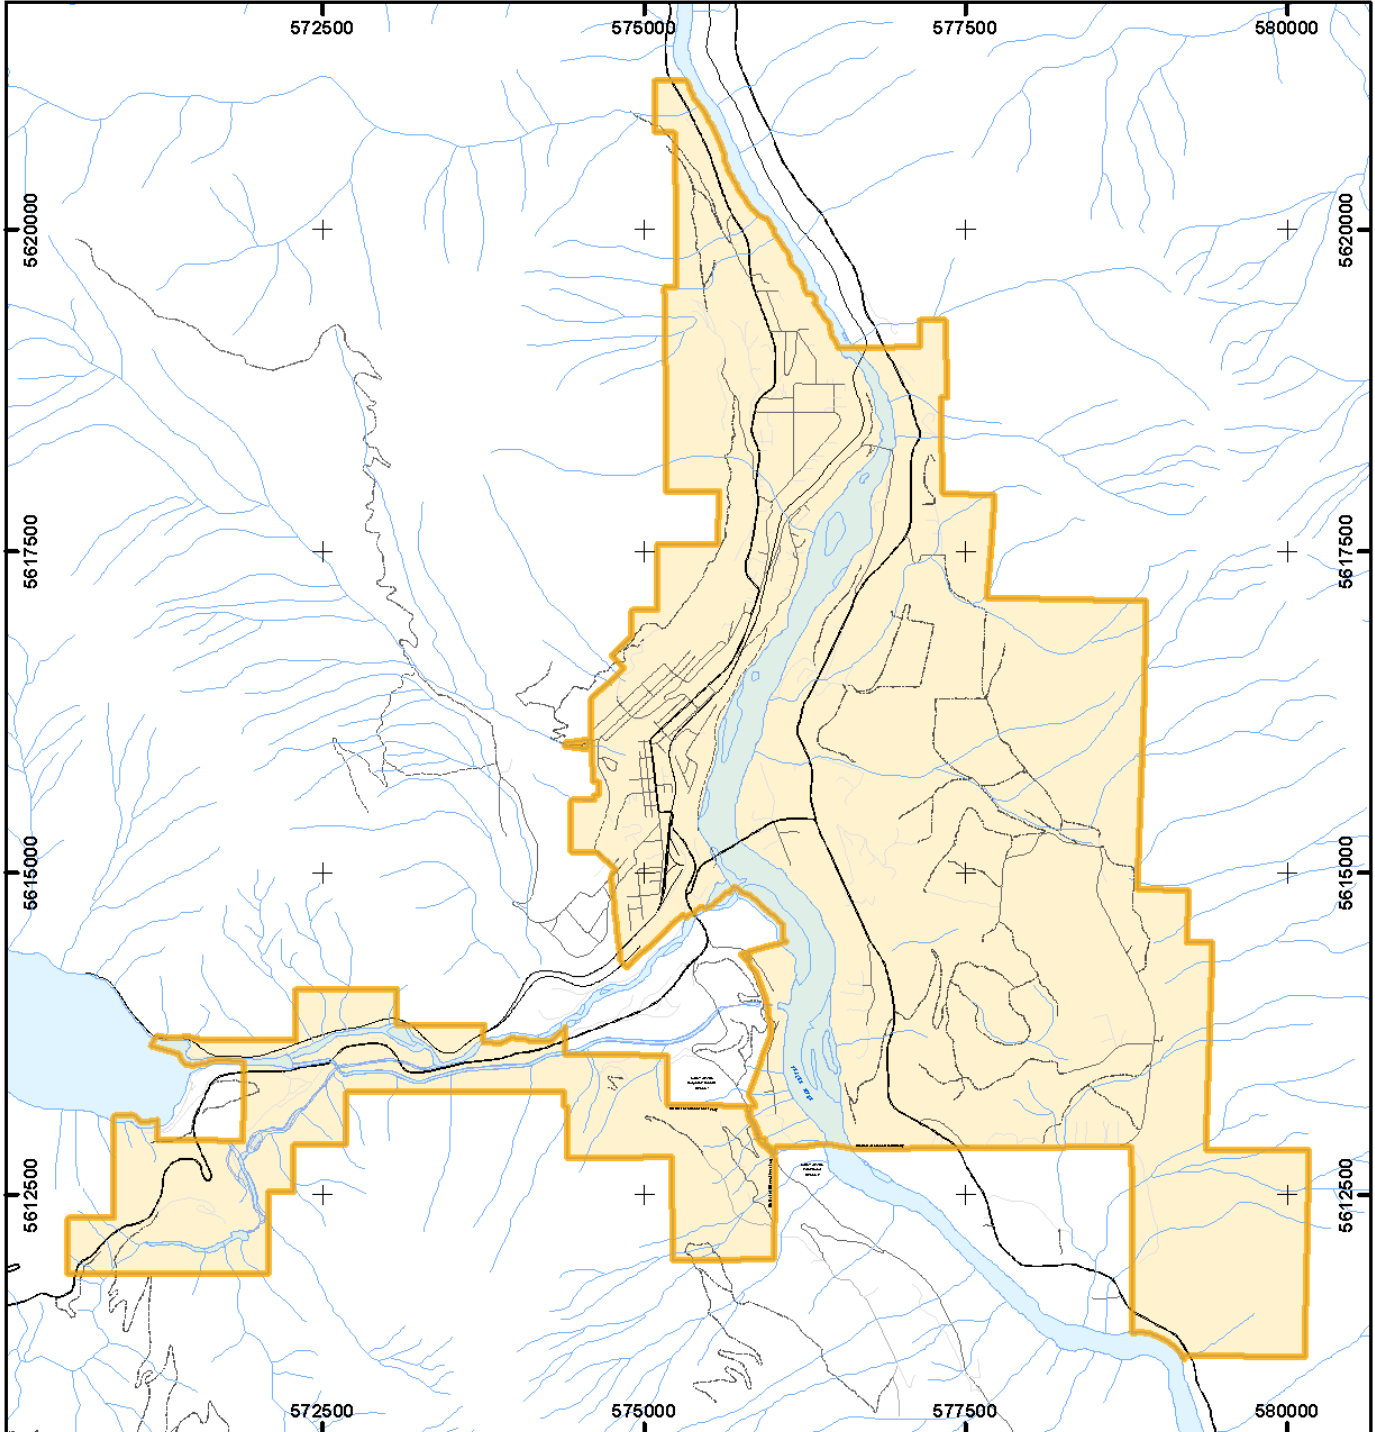

The District of Lillooet is hereby placed on **EVACUATION ALERT**.

This **EVACUATION ALERT** is a notification of the potential danger due to the McKay Creek Wildfire. This serves to notify residents of the potential for loss of life/property from the wildfire. Be prepared to leave this area with very short notice should the situation escalate to an Evacuation Order.

YOU DO NOT HAVE TO EVACUATE AT THIS TIME.

The affected area covers the entire District of Lillooet (see map on reverse). This **ALERT** may be followed by an “EVACUATION ORDER” whereby you must leave your home immediately. The RCMP will enforce the Order to Evacuate.

DISTRICT OF LILLOOET McKay Creek Wildfire EVACUATION ALERT

-  Evacuation Alert
-  Evacuation Order
-  Evacuation Recinded
-  Municipal Boundary
-  Address Points